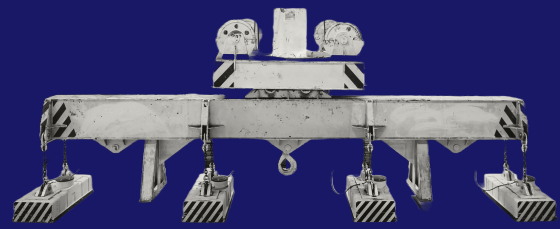

North Texas Shredding

Understanding High Grade Twitch

It's all in the chemistry.

Start with
high-quality
automotive heavy
Zorba feedstock.

Polish and clean the feedstock to remove dirt
and contaminants and loosen particulates.
Magnetized separation precedes electrostatic
separation (ECS).

NTXS Twitch includes
additional proprietary
resorting, and separation
of cast and sheet aluminum
from the Twitch product,
resulting in superior
chemistry and purity
levels that align with
existing and developing
auto industry standards.

*Twitch

NTXS High Grade
Twitch

We also refine Copper,
Brass, Zinc, e-Waste, and
Stainless into high-grade
non-ferrous shredded
packages.

Low Zinc, Low Mag, New chemistry in Q20

Read more
about Twitch
here