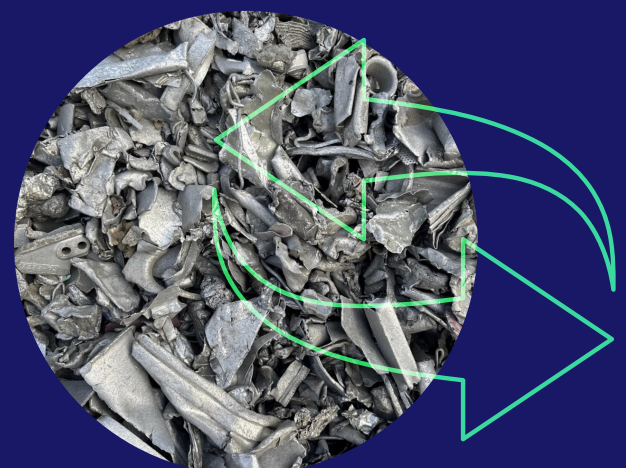

NTXS High Grade
Twitch

We also refine Copper,
Brass, Zinc, e-Waste, and
Stainless into high-grade
non-ferrous shredded
packages.

Low Zinc, Low Mag, New chemistry in Q20

Read more
about Twitch
here

NTXSCRAP.com/news